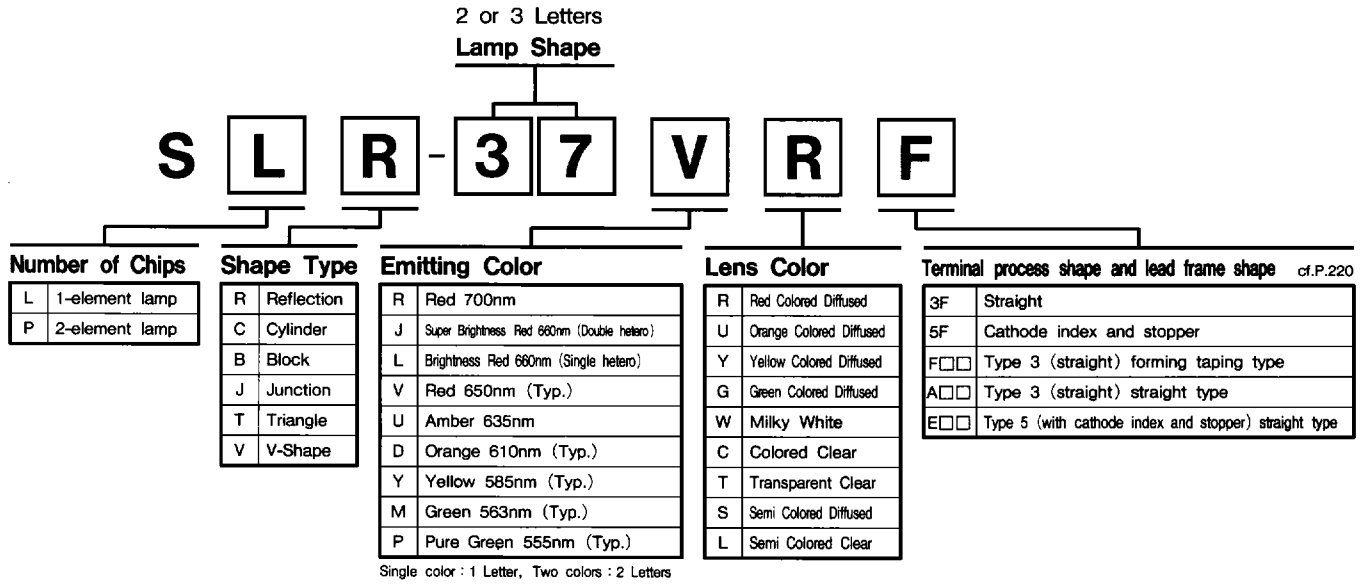

Product Designation

Reflector types (SLR)

Type	Emitter surface size (mm)	Series name	Lens	Emitting color λ p (nm)	Red		Amber	Orange	Yellow	Green	Pure Green	Basic ordering unit	Quantity /package	Quantity /bag	Rank
					GaAlAs 660	GaAsP on GaP 650	GaAsP on GaP 635	GaAsP on GaP 610	GaAsP on GaP 585	GaP 563	GaP 555				
Reflector types	φ3.1	SLR-37	Transparent clear	LT*3	VT	UT	DT*3	YT	MT			2,000	2,000	100	○
			Colored clear		VC	UC	DC	YC	MC						
			Colored diffused		VR	UR	DU	YY	MG	PG					
			Milky white												
	φ3.1	SLR-38	Transparent clear							MT		2,000	2,000	100	○
			Colored clear		VC		DC		MC						
			Colored diffused		VR			YY	MG						
			Milky white												
	φ4.0	SLR-40	Transparent clear								MT	1,000	1,000	100	○
			Colored clear		VC		DC	YC	MC						
			Colored diffused		VR	UR	DU	YY	MG						
			Milky white												
	φ4.8	SLR-47	Transparent clear								MT	1,000	1,000	100	○
			Colored clear		VC				MC						
			Colored diffused		VR		DU	YY	MG						
			Milky white												
φ4.8	SLR-48	Transparent clear									1,000	1,000	100	○	
		Colored clear													
		Colored diffused		VR			YY	MG							
		Milky white													
φ5.0	SLR-54	Transparent clear		VT	UT	DT	YT	MT	PT		1,000	1,000	100	◎	
		Colored clear		VC		DC	YC	MC	PC						
		Colored diffused		VR	UR	DU	YY	MG							
		Milky white		VW	UW	DW	YW	MW							
φ5.0	SLR-55	Transparent clear		VT		DT	YT	MT		PC	1,000	1,000	100	○	
		Colored clear		VC		DC	YC	MC							
		Colored diffused		VR		DU	YY	MG							
		Milky white		VW		DW	YW	MW							
φ5.0	SLR-56	Transparent clear	LT*3	VT	UT			MT			1,000	1,000	100	◎	
		Colored clear		VC		DC	YC	MC	PC						
		Colored diffused		VR	UR	DU	YY	MG	PG						
		Milky white		VW	UW	DW	YW	MW							
φ4.8	SLR-57	Transparent clear							MT		1,000	1,000	100	○	
		Colored clear		VC		DC	YC	MC							
		Colored diffused		VR	UR	DU	YY	MG							
		Milky white		VW				MW							
φ8.0	SLR-80	Transparent clear									500	500	50	○	
		Colored clear													
		Colored diffused		VR*3		DU*3	YY*3	MG*3							
		Milky white													