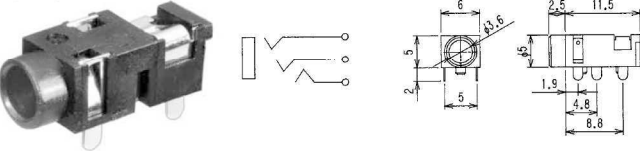

No. MJ-2335 (3.5 φ - 3極)

3-CONDUCTOR MINIATURE JACK FOR P.C.B STEREO