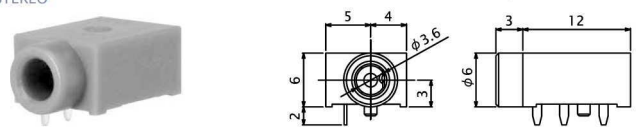

No. MJ-5535 (3.5 φ - 3極)

3-CONDUCTOR MINIATURE JACK FOR P.C.B STEREO