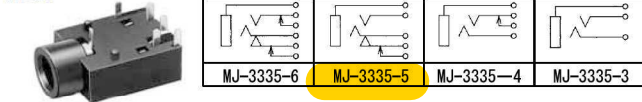

No. MJ-3335-6 (3.5 φ - 3極)

No. MJ-3335-5 (3.5 φ - 3極)

No. MJ-3335-4 (3.5 φ - 3極)

No. MJ-3335-3 (3.5 φ - 3極)

3-CONDUCTOR MINIATURE JACK FOR P.C.B STEREO