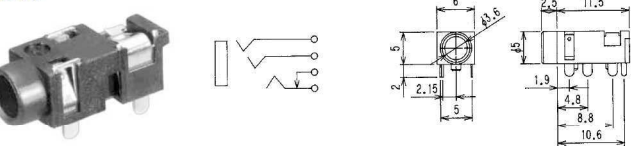

No. MJ-2435 (3.5 φ - 3極)

3-CONDUCTOR MINIATURE JACK FOR P.C.B STEREO