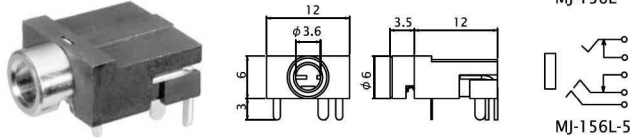

No. MJ-156L (3.5 φ - 3極)

No. MJ-156L-5 (3.5 φ - 3極)

3-CONDUCTOR MINIATURE JACK FOR P.C.B STEREO