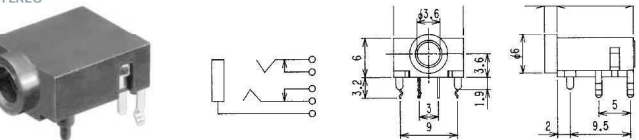

No. MJ-2035 (3.5 φ - 3極)

3-CONDUCTOR MINIATURE JACK FOR P.C.B STEREO