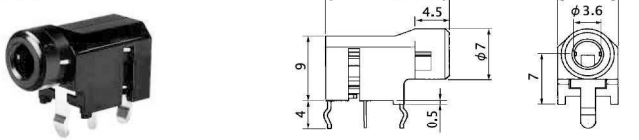

No. MJ-1635 (3.5 φ - 3極)

3-CONDUCTOR MINIATURE JACK FOR P.C.B STEREO