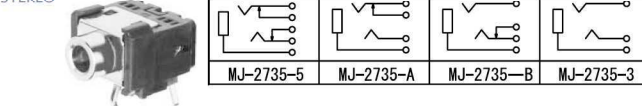

No. MJ-2735-5 (3.5 φ - 3極)

No. MJ-2735A (3.5 φ - 3極)

No. MJ-2735B (3.5 φ - 3極)

No. MJ-2735-3 (3.5 φ - 3極)

3-CONDUCTOR MINIATURE JACK FOR P.C.B STEREO