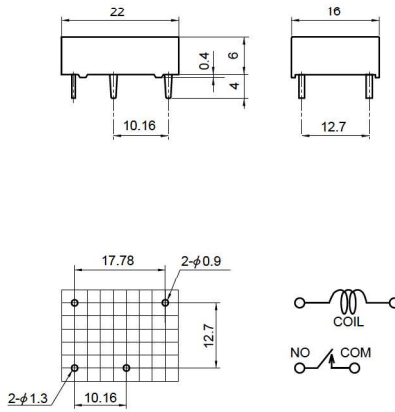

SHINMEI RELAYS

パワーリレー / POWER RELAYS

製品名
PART NO.

外形図
DIMENSIONS (mm)

個別仕様
PERFORMANCE

RPJ

性能概要 / SPECIFICATIONS

		RPJ
SPST (1a)		10A 125V AC
最大開閉電圧 Max. switching voltage		110V DC 250V AC
最大開閉電力 Max. switching power		2,000VA
定格消費電力 Electric power consumption		300mW 500mW (48,100V Typ.)
耐電圧 Initial breakdown voltage	接点間 Between open contacts	1,000Vrms (1minute)
	接点-コイル間 Between contacts and coil	1,500Vrms (1minute)
機械的寿命 Mechanical Life		10,000,000 operations (at 180cpm)
電気的寿命 Electrical Life		50,000 operations (Standard) 150,000 operations (High capacity)

RPC

性能概要 / SPECIFICATIONS

		RPC
SPST (1a)		10A 125V AC (Standard) 16A 125V AC (High capacity)
最大開閉電圧 Max. switching voltage		110V DC 250V AC
最大開閉電力 Max. switching power		2,500VA (Standard) 4,000VA (High capacity)
定格消費電力 Electric power consumption		200mW 600mW (100V Typ)
耐電圧 Initial breakdown voltage	接点間 Between open contacts	1,000Vrms (1minute)
	接点-コイル間 Between contacts and coil	1,500Vrms (1minute)
機械的寿命 Mechanical Life		10,000,000 operations (at 180cpm)
電気的寿命 Electrical Life		300,000 operations (Standard) 100,000 operations (High capacity)

RPG

NEW

性能概要 / SPECIFICATIONS

		RPG
SPST (1a)		3A 125V AC, 3A 250V AC 3A 30V DC
最大開閉電圧 Max. switching voltage		250V AC, 100V DC
最大開閉電力 Max. switching power		750VA, 90W
定格消費電力 Electric power consumption		200mW
耐電圧 Initial breakdown voltage	接点間 Between open contacts	750Vrms (1minute)
	接点-コイル間 Between contacts and coil	4,000Vrms (1minute)
機械的寿命 Mechanical Life		5,000,000 operations (at 180cpm)
電気的寿命 Electrical Life		200,000 operations