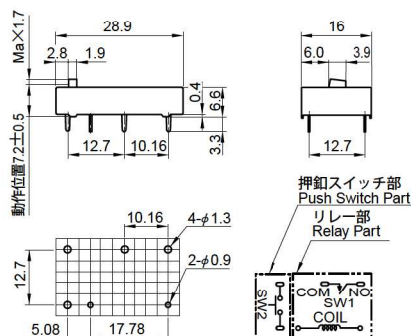

RPC

性能概要 / SPECIFICATIONS

		RPC
SPST (1a)		10A 125V AC (Standard) 16A 125V AC (High capacity)
最大開閉電圧 Max. switching voltage		110V DC 250V AC
最大開閉電力 Max. switching power		2,500VA (Standard) 4,000VA (High capacity)
定格消費電力 Electric power consumption		200mW 600mW (100V Typ)
耐電圧 Initial breakdown voltage	接点間 Between open contacts	1,000Vrms (1minute)
	接点-コイル間 Between contacts and coil	1,500Vrms (1minute)
機械的寿命 Mechanical Life		10,000,000 operations (at 180cpm)
電気的寿命 Electrical Life		300,000 operations (Standard) 100,000 operations (High capacity)

RPG

NEW

性能概要 / SPECIFICATIONS

		RPG
SPST (1a)		3A 125V AC, 3A 250V AC 3A 30V DC
最大開閉電圧 Max. switching voltage		250V AC, 100V DC
最大開閉電力 Max. switching power		750VA, 90W
定格消費電力 Electric power consumption		200mW
耐電圧 Initial breakdown voltage	接点間 Between open contacts	750Vrms (1minute)
	接点-コイル間 Between contacts and coil	4,000Vrms (1minute)
機械的寿命 Mechanical Life		5,000,000 operations (at 180cpm)
電気的寿命 Electrical Life		200,000 operations

RPS

NEW

性能概要 / SPECIFICATIONS

		RPS
SPST (1a)		5A 125V AC
最大開閉電圧 Max. switching voltage		250V AC
最大開閉電力 Max. switching power		625VA
定格消費電力 Electric power consumption		300mW 500mW (48,100V Typ.)
耐電圧 Initial breakdown voltage	接点間 Between open contacts	1,000Vrms (1minute)
	接点-コイル間 Between contacts and coil	1,000Vrms (1minute)
	押鈕スイッチ-リレー間 Between push switch and relay	1,000Vrms (1minute)
機械的寿命 Mechanical Life		50,000 operations (at 180cpm)
電気的寿命 Electrical Life		50,000 operations