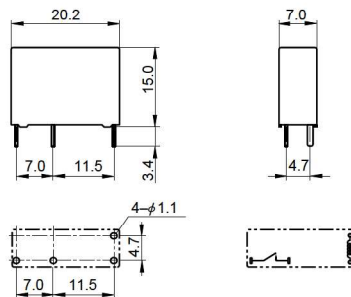

RPC

性能概要 / SPECIFICATIONS

		RPC
SPST (1a)		10A 125V AC (Standard) 16A 125V AC (High capacity)
最大開閉電圧 Max. switching voltage		110V DC 250V AC
最大開閉電力 Max. switching power		2,500VA (Standard) 4,000VA (High capacity)
定格消費電力 Electric power consumption		200mW 600mW (100V Typ)
耐電圧 Initial breakdown voltage	接点間 Between open contacts	1,000Vrms (1minute)
	接点-コイル間 Between contacts and coil	1,500Vrms (1minute)
機械的寿命 Mechanical Life		10,000,000 operations (at 180cpm)
電気的寿命 Electrical Life		300,000 operations (Standard) 100,000 operations (High capacity)

RPG

NEW

性能概要 / SPECIFICATIONS

		RPG
SPST (1a)		3A 125V AC, 3A 250V AC 3A 30V DC
最大開閉電圧 Max. switching voltage		250V AC, 100V DC
最大開閉電力 Max. switching power		750VA, 90W
定格消費電力 Electric power consumption		200mW
耐電圧 Initial breakdown voltage	接点間 Between open contacts	750Vrms (1minute)
	接点-コイル間 Between contacts and coil	4,000Vrms (1minute)
機械的寿命 Mechanical Life		5,000,000 operations (at 180cpm)
電気的寿命 Electrical Life		200,000 operations

RPS

NEW

性能概要 / SPECIFICATIONS

		RPS
SPST (1a)		5A 125V AC
最大開閉電圧 Max. switching voltage		250V AC
最大開閉電力 Max. switching power		625VA
定格消費電力 Electric power consumption		300mW 500mW (48,100V Typ.)
耐電圧 Initial breakdown voltage	接点間 Between open contacts	1,000Vrms (1minute)
	接点-コイル間 Between contacts and coil	1,000Vrms (1minute)
	押鈕スイッチ-リレー間 Between push switch and relay	1,000Vrms (1minute)
機械的寿命 Mechanical Life		50,000 operations (at 180cpm)
電気的寿命 Electrical Life		50,000 operations