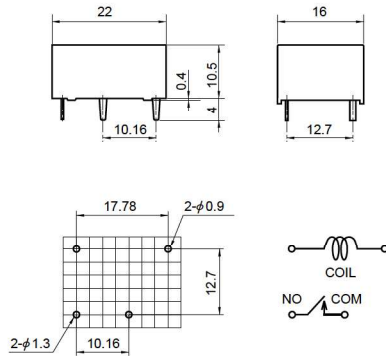

SHINMEI RELAYS

パワーリレー / POWER RELAYS

製品名
PART NO.

外形図
DIMENSIONS (mm)

個別仕様
PERFORMANCE

RPJ

性能概要 / SPECIFICATIONS

		RPJ
SPST (1a)		10A 125V AC
最大開閉電圧 Max. switching voltage		110V DC 250V AC
最大開閉電力 Max. switching power		2,000VA
定格消費電力 Electric power consumption		300mW 500mW (48,100V Typ.)
耐電圧 Initial breakdown voltage	接点間 Between open contacts	1,000Vrms (1minute)
	接点-コイル間 Between contacts and coil	1,500Vrms (1minute)
機械的寿命 Mechanical Life		10,000,000 operations (at 180cpm)
電気的寿命 Electrical Life		50,000 operations (Standard) 150,000 operations (High capacity)

RPC

性能概要 / SPECIFICATIONS

		RPC
SPST (1a)		10A 125V AC (Standard) 16A 125V AC (High capacity)
最大開閉電圧 Max. switching voltage		110V DC 250V AC
最大開閉電力 Max. switching power		2,500VA (Standard) 4,000VA (High capacity)
定格消費電力 Electric power consumption		200mW 600mW (100V Typ)
耐電圧 Initial breakdown voltage	接点間 Between open contacts	1,000Vrms (1minute)
	接点-コイル間 Between contacts and coil	1,500Vrms (1minute)
機械的寿命 Mechanical Life		10,000,000 operations (at 180cpm)
電気的寿命 Electrical Life		300,000 operations (Standard) 100,000 operations (High capacity)

RPG

NEW

性能概要 / SPECIFICATIONS

		RPG
SPST (1a)		3A 125V AC, 3A 250V AC 3A 30V DC
最大開閉電圧 Max. switching voltage		250V AC, 100V DC
最大開閉電力 Max. switching power		750VA, 90W
定格消費電力 Electric power consumption		200mW
耐電圧 Initial breakdown voltage	接点間 Between open contacts	750Vrms (1minute)
	接点-コイル間 Between contacts and coil	4,000Vrms (1minute)
機械的寿命 Mechanical Life		5,000,000 operations (at 180cpm)
電気的寿命 Electrical Life		200,000 operations