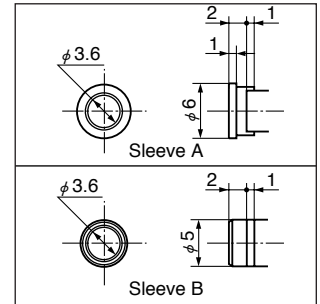

### HSJ0863-01-410

h=2.5 mm

ℓ (mm)	Sleeve	Housing Color	Circuit Diagrams							
2.5	A	Black								
		Black								
		Red								
	B	Green								
		Blue								
		Black								
3.5	A	Black								
		Black								
		Red								
	B	Green								
		Blue								
		Black								

### HSJ0864-01-430

h=2.5 mm

ℓ (mm)	Sleeve	Housing Color	Circuit Diagrams		
2.5	A	Black			
		Black			
		Red			
	B	Green			
		Blue			
		Black			
3.5	A	Black			
		Black			
		Red			
	B	Green			
		Blue			
		Black			