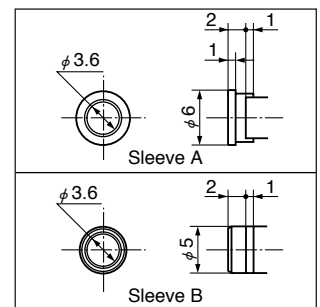

### HSJ0863-01-410

h=2.5 mm

ℓ (mm)	Sleeve	Housing Color	Circuit Diagrams							
2.5	A	Black								
		Black								
		Red								
	B	Green								
		Blue								
		Black								
3.5	A	Black								
		Black								
		Red								
	B	Green								
		Blue								
		Black								

### HSJ0864-01-430

h=2.5 mm

ℓ (mm)	Sleeve	Housing Color	Circuit Diagrams		
2.5	A	Black			
		Black			
		Red			
	B	Green			
		Blue			
		Black			
3.5	A	Black			
		Black			
		Red			
	B	Green			
		Blue			
		Black			