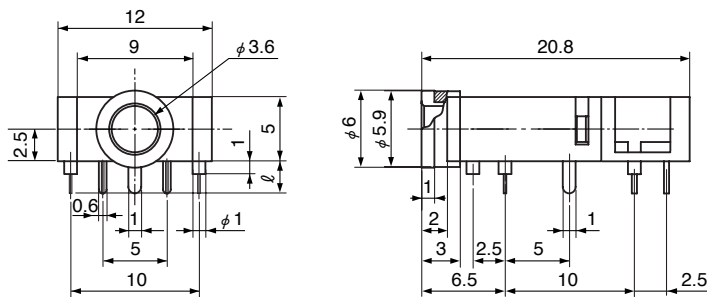

### HSJ0863-01-410

h=2.5 mm

ℓ (mm)	Sleeve	Housing Color	Circuit Diagrams							
2.5	A	Black								
		Black								
		Red								
	B	Green								
		Blue								
		Black								
3.5	A	Black								
		Black								
		Red								
	B	Green								
		Blue								
		Black								

### HSJ0864-01-430

h=2.5 mm

ℓ (mm)	Sleeve	Housing Color	Circuit Diagrams		
2.5	A	Black			
		Black			
		Red			
	B	Green			
		Blue			
		Black			
3.5	A	Black			
		Black			
		Red			
	B	Green			
		Blue			
		Black			