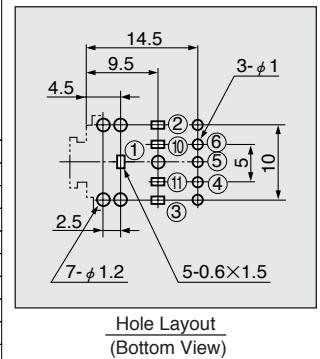

### HSJ0863-01-410

h=2.5 mm

ℓ (mm)	Sleeve	Housing Color	Circuit Diagrams							
2.5	A	Black								
		Black								
		Red								
	B	Green								
		Blue								
		Black								
3.5	A	Black								
		Black								
		Red								
	B	Green								
		Blue								
		Black								

### HSJ0864-01-430

h=2.5 mm

ℓ (mm)	Sleeve	Housing Color	Circuit Diagrams		
2.5	A	Black			
		Black			
		Red			
	B	Green			
		Blue			
		Black			
3.5	A	Black			
		Black			
		Red			
	B	Green			
		Blue			
		Black			