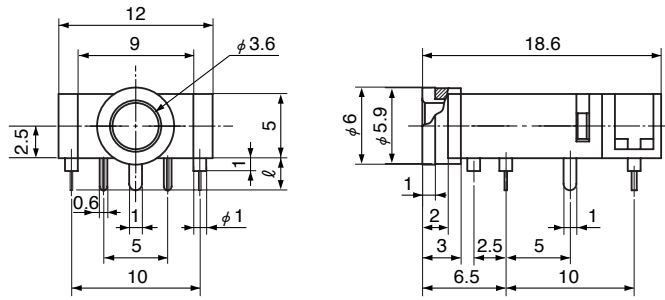

### HSJ0863-01-410

h=2.5 mm

ℓ (mm)	Sleeve	Housing Color	Circuit Diagrams							
2.5	A	Black								
		Black								
		Red								
	B	Green								
		Blue								
		Black								
3.5	A	Black								
		Black								
		Red								
	B	Green								
		Blue								
		Black								

### HSJ0864-01-430

h=2.5 mm

ℓ (mm)	Sleeve	Housing Color	Circuit Diagrams		
2.5	A	Black			
		Black			
		Red			
	B	Green			
		Blue			
		Black			
3.5	A	Black			
		Black			
		Red			
	B	Green			
		Blue			
		Black			